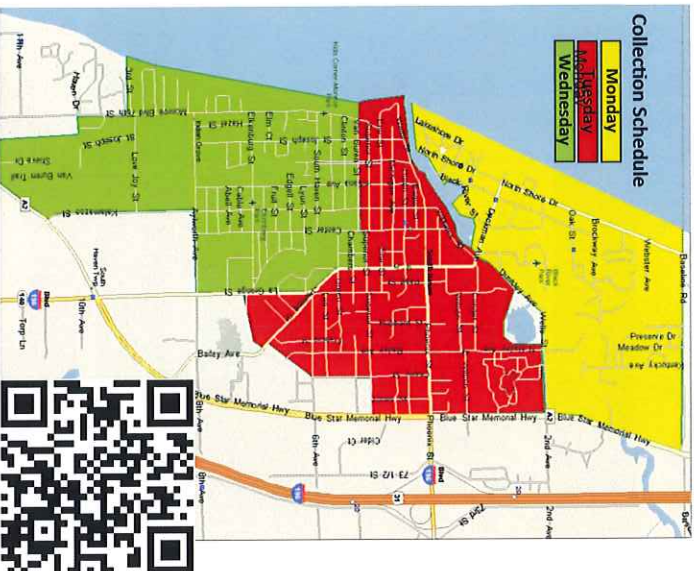

# BEST WAY

For more information about the services we offer to the residents of South Haven, visit our website at [bestway-disposal.com](http://bestway-disposal.com) or scan the QR Code below to take you directly to the South Haven page.

## Holiday Schedule

Collection will not be made on the following:

- ◆ New Year's Day
- ◆ Memorial Day
- ◆ Fourth of July
- ◆ Labor Day
- ◆ Thanksgiving Day
- ◆ Christmas Day

On weeks with a holiday occurring Monday through Wednesday, your pick up day will be delayed one day following regular service day.

### Recycle Pickup Schedule

Yellow Zone	Red Zone	Green Zone
1/5/26	1/6/26	1/7/26
1/19/26	1/20/26	1/21/26
2/2/26	2/3/26	2/4/26
2/16/26	2/17/26	2/18/26
3/2/26	3/3/26	3/4/26
3/16/26	3/17/26	3/18/26
3/30/26	3/31/26	4/1/26
4/13/26	4/14/26	4/15/26
4/27/26	4/28/26	4/29/26
5/11/26	5/12/26	5/13/26
5/26/26	5/27/26	5/28/26
6/8/26	6/9/26	6/10/26
6/22/26	6/23/26	6/24/26
7/6/26	7/7/26	7/8/26
7/20/26	7/21/26	7/22/26
8/3/26	8/4/26	8/5/26
8/17/26	8/18/26	8/19/26
8/31/26	9/1/26	9/2/26
9/14/26	9/15/26	9/16/26
9/28/26	9/29/26	9/30/26
10/12/26	10/13/26	10/14/26
10/26/26	10/27/26	10/28/26
11/9/26	11/10/26	11/11/26
11/23/26	11/24/26	11/25/26
12/7/26	12/8/26	12/9/26
12/21/26	12/22/26	12/23/26